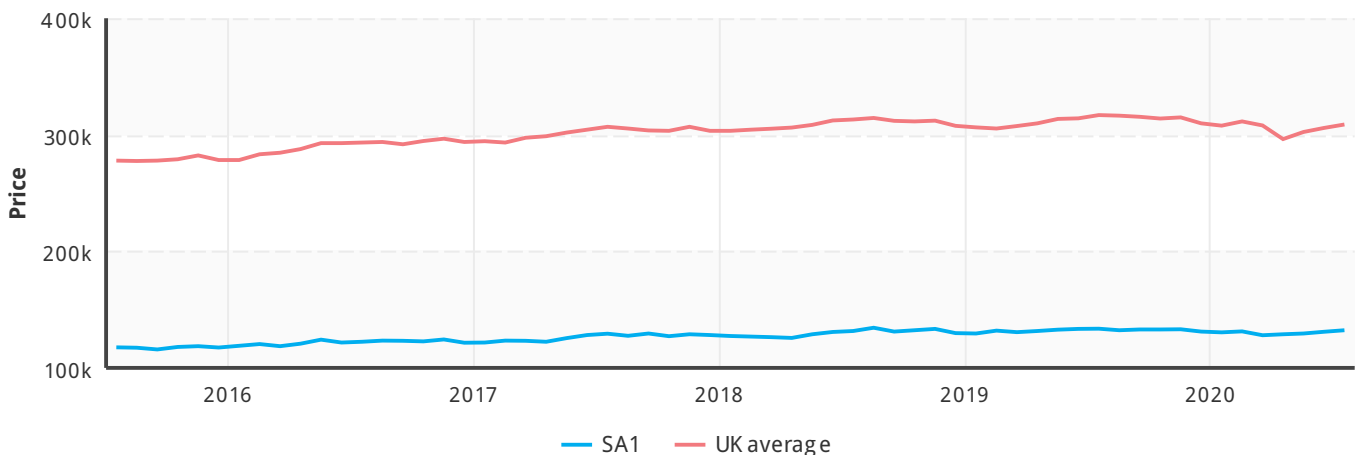

Sale date: Jan 2003 Nov 2001
Price: £46,500 £41,300

D **£129,995**
Mysydd Terrace, Landore, Swansea SA1 **ARCHIVED** **Distance:** 0.19 miles

3 **Terraced house**

A Beautifully Decorated Family Home With Attic Room And Large Outbuilding! The current owners have created a wonderfully, spacious family home which offers plenty of living accommodation, and is ...

Sale date: Dec 2013
Price: £93,000

Average home values nationwide

Average home values in SA1 by property type

Home value ranges in SA1