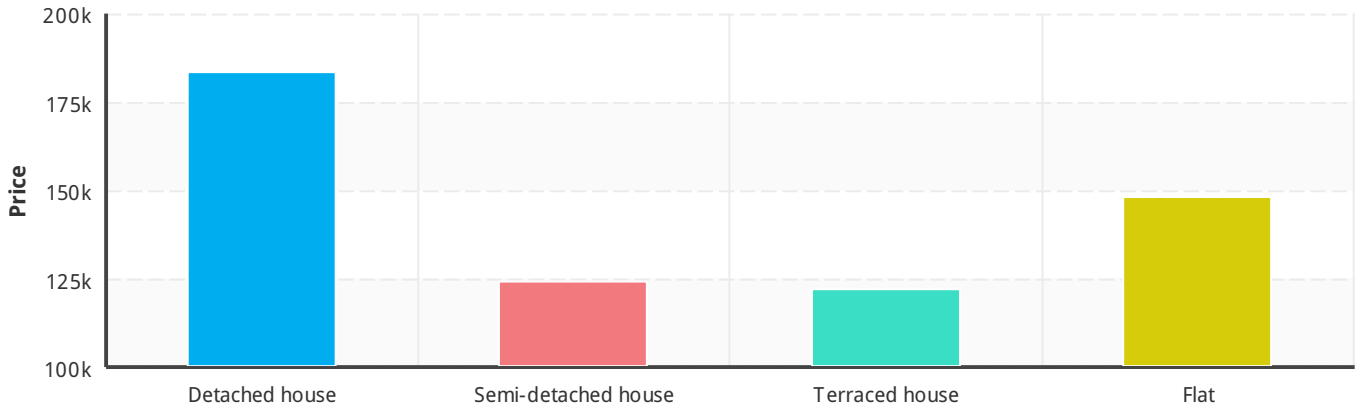

Sale date: Apr 2020 Aug 2018
Price: £131,000 £65,000

C **£129,950**
Freeman Street, Brynhyfryd, Swansea, City And County Of Swansea. SA5 **Distance:** 0.19 miles

3 **Terraced house / Freehold**

A beautifully refurbished 3 bedroom mid terraced property within the heart of Brynhyfryd. Includes entrance hallway, spacious through lounge dining room, newly fitted kitchen and bathroom with ...

Sale date: Jan 2003 Nov 2001
Price: £46,500 £41,300

D **£129,995**
Mysydd Terrace, Landore, Swansea SA1 **ARCHIVED** **Distance:** 0.19 miles

3 **Terraced house**

A Beautifully Decorated Family Home With Attic Room And Large Outbuilding! The current owners have created a wonderfully, spacious family home which offers plenty of living accommodation, and is ...

Sale date: Dec 2013
Price: £93,000

Average home values nationwide

Average home values in SA1 by property type

Home value ranges in SA1